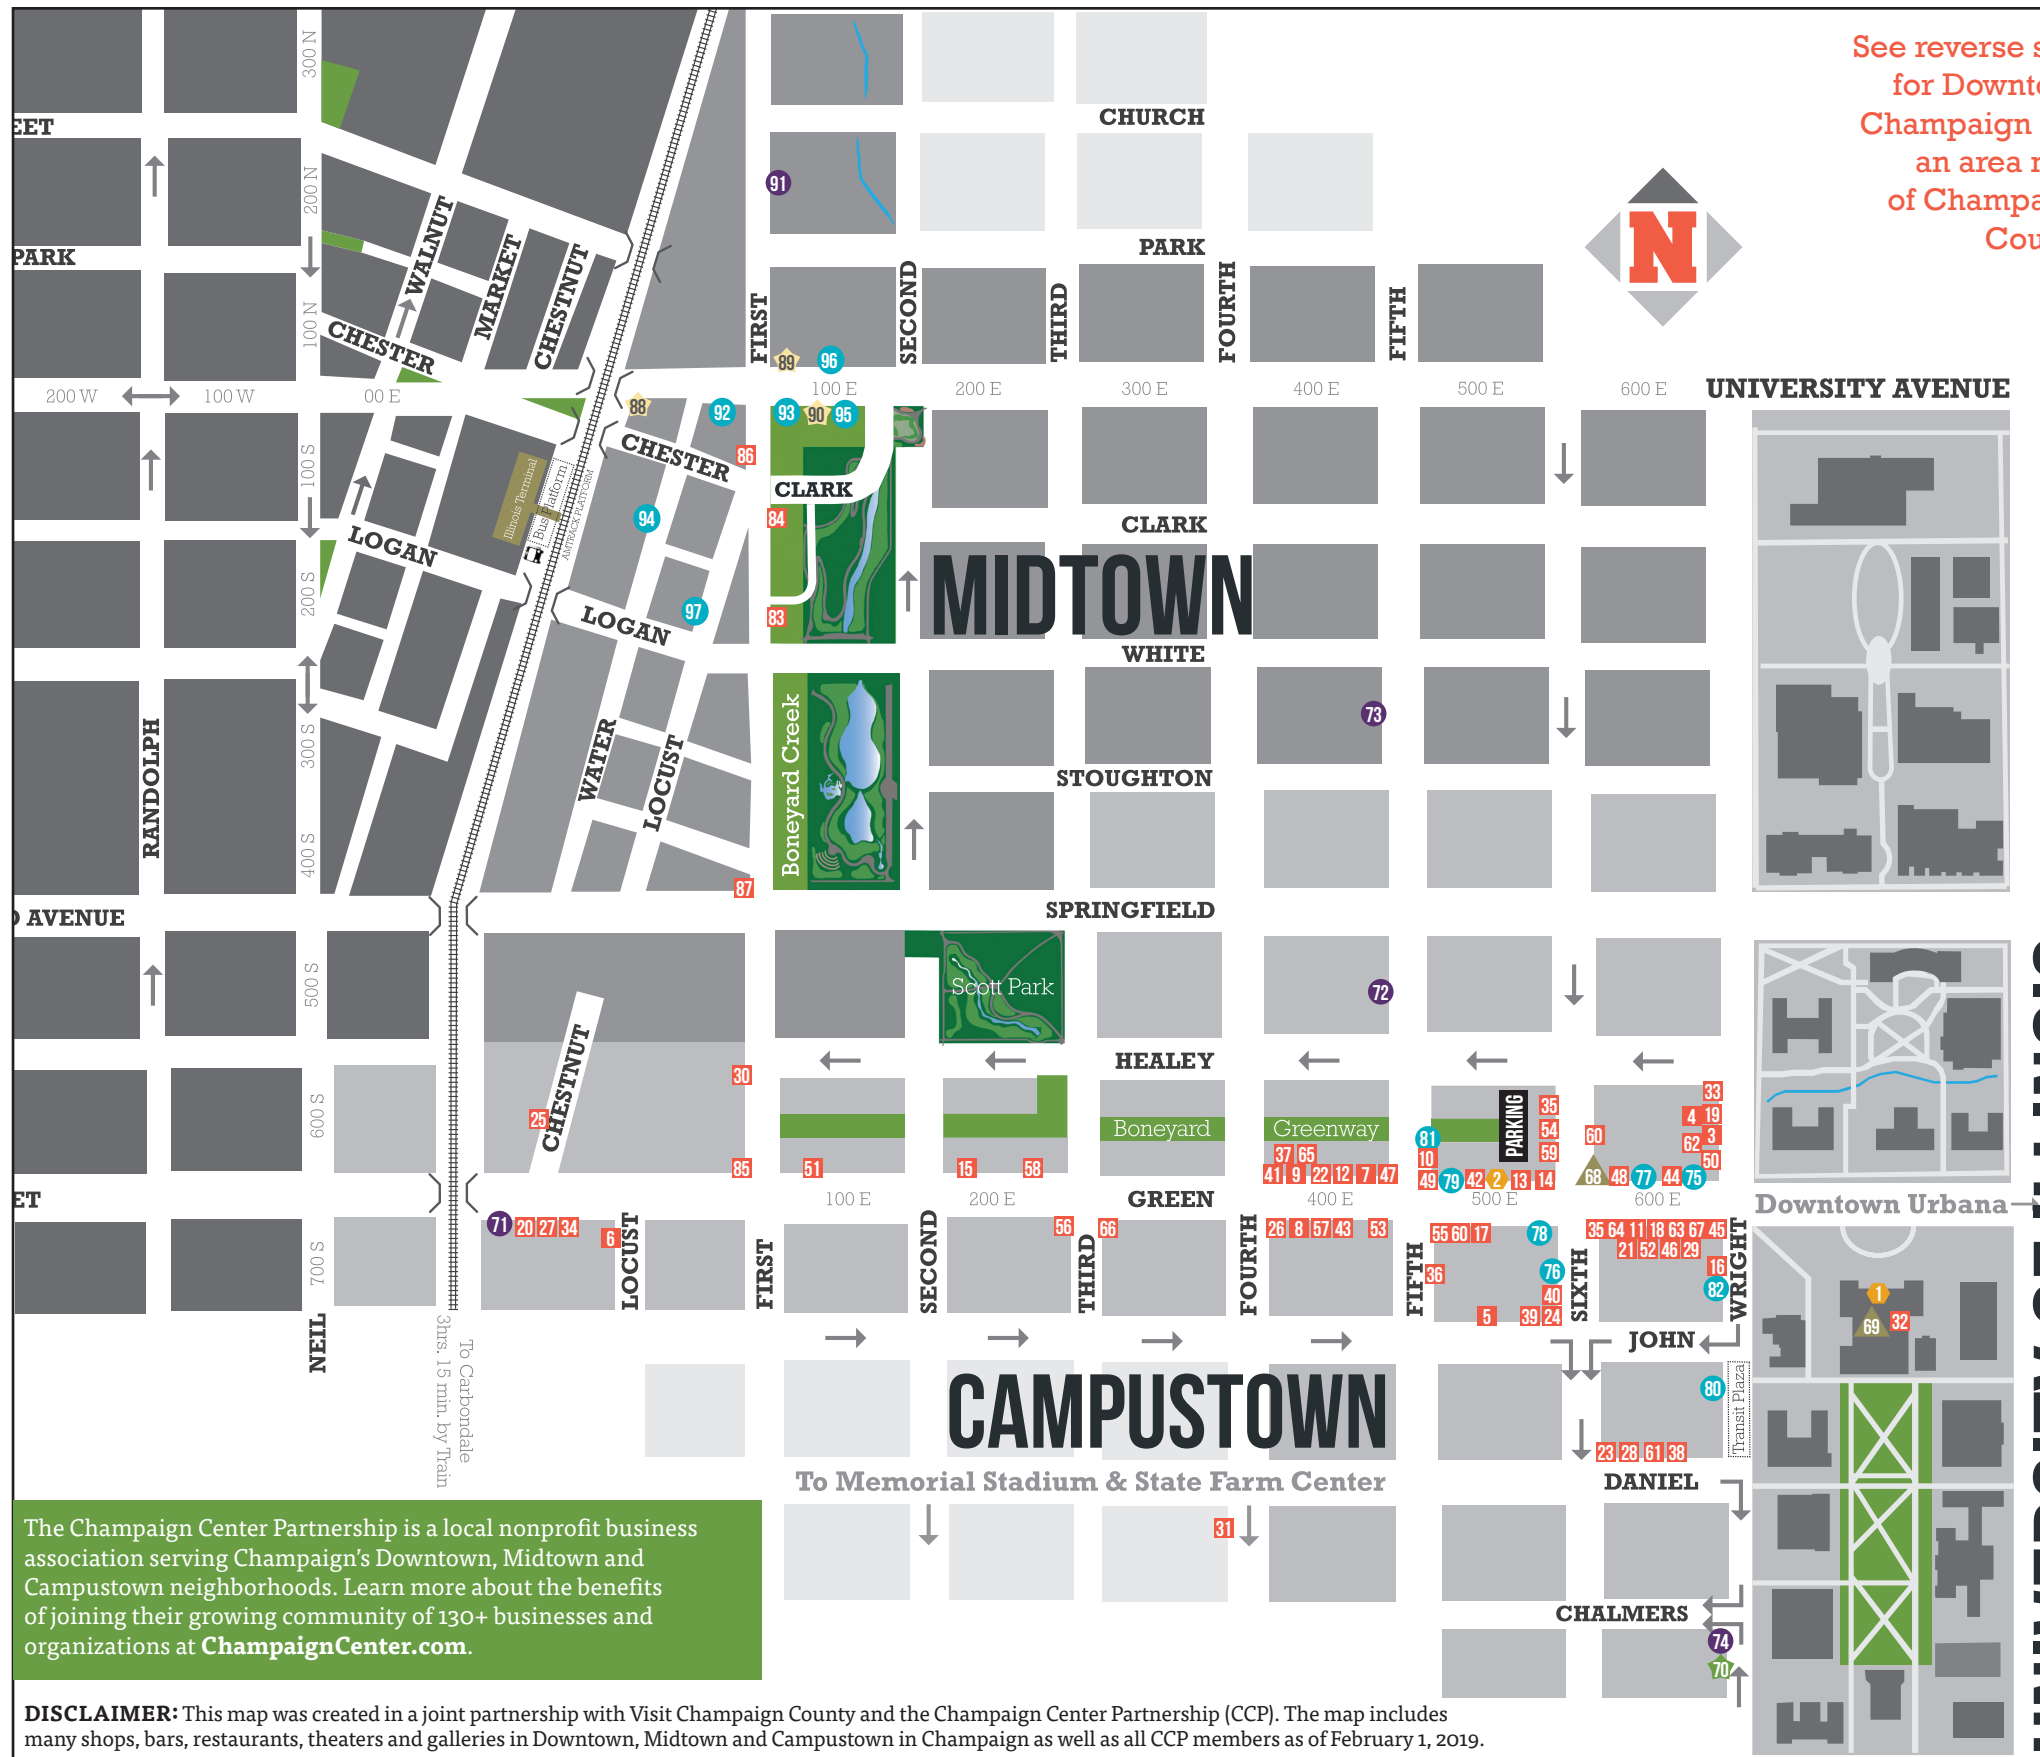

Financial Institutions

68. Busey
69. University of Illinois Community Credit Union

Media

70. Illini Media

Other

71. Fasprint
72. JSM Apartments
73. MHM Properties
74. The UP Center

Shopping

75. Apricot Lane
76. Artbox
77. Campus Mobile Solutions
78. Gameday Spirit
79. Illini Eyecare

80. Illini Union Bookstore

81. Neutral Cycle
82. TeShurt

MIDTOWN

Food & Drink

83. Fiesta Café
84. Flying Machine Avionics & Page Roasting Co.
85. Maize Mexican Grill
86. Manzella's Italian Patio
87. Szechuan China

Museums & Entertainment

88. Brainstorm Escapes
89. Champaign County History Museum
90. Champaign Urbana Theatre Company

Other

91. Central Illinois Bakehouse

Shopping

92. Corson Music
93. Dallas & Company
94. Flatland Tattoo Gallery
95. Habitat for Humanity ReStore
96. Record Swap
97. Trophy Time

CCP Members

1. #### Outside Map Area
2. Champaign Park District
   - Developmental Services Center
   - Lodgic Everyday Community
   - Merrybeth Farm Carriage Service
   - Public Art League
   - SJ Broadcasting
   - Slowride Pedal Tours

Denotes Champaign Center Partnership Members

The Champaign Center Partnership is a local nonprofit business association serving Champaign's Downtown, Midtown and Campustown neighborhoods. Learn more about the benefits of joining their growing community of 130+ businesses and organizations at ChampaignCenter.com.

DISCLAIMER: This map was created in a joint partnership with Visit Champaign County and the Champaign Center Partnership (CCP). The map includes many shops, bars, restaurants, theaters and galleries in Downtown, Midtown and Campustown in Champaign as well as all CCP members as of February 1, 2019.

MAP KEY

	Accommodations		Food & Drink		Shopping		Wellness & Personal Care
	Financial Institution		Other		Theaters, Art & Museums		

See reverse side for Downtown Champaign and an area map of Champaign County.

UNIVERSITY OF ILLINOIS