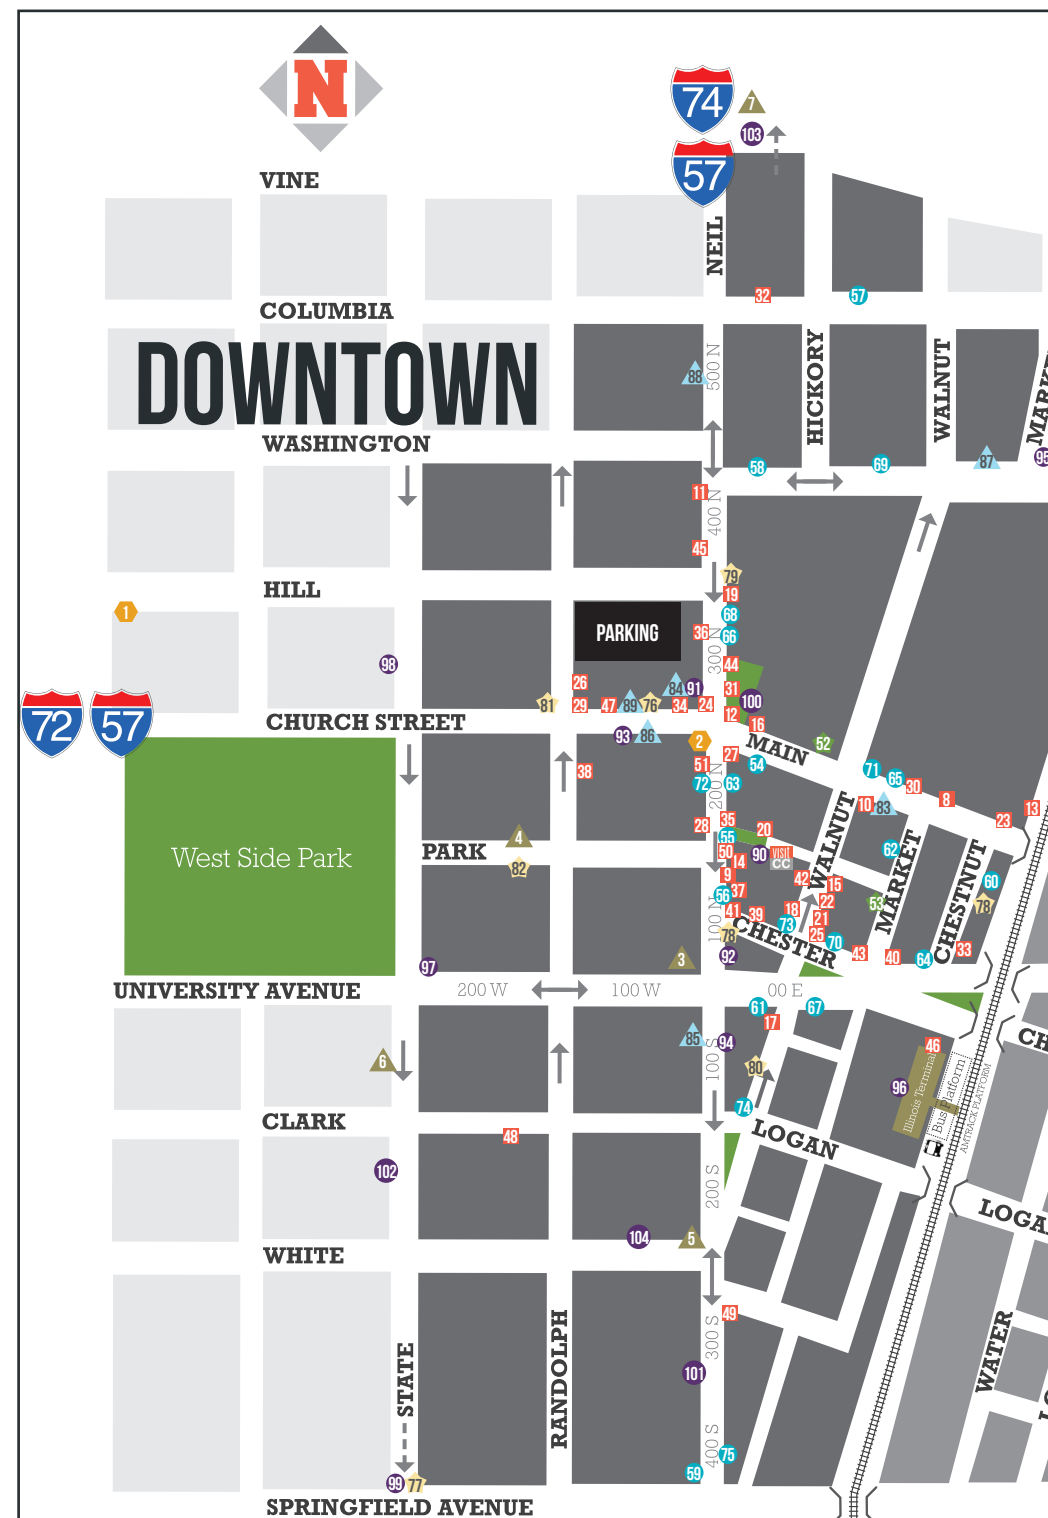

MAP KEY

VISIT CC Champaign County Welcome Center

- Accommodations
- Media
- Wellness
- Financial Institution
- Shopping
- Other
- Food & Drink
- Theaters, Art & Muesums

Denotes Champaign Center Partnership Members

DOWNTOWN BUSINESS DIRECTORY

1. **Accommodations**
1. Champaign Garden Inn
  2. Hyatt Place
3. **Financial Institutions**
1. Busey
  2. Hickory Point Bank
  3. Illinois National Bank
  4. Regions Bank
  5. YG Financial
5. **Food & Drink**
1. 51 Main
  2. Aroma Café
  3. Barrelhouse 34
  4. Bentley's Pub
  5. Big Grove Tavern
  6. Black Dog Smoke & Ale House
  7. Blind Pig Brewery
  8. Blind Pig Co.
  9. Bossa Nova Café
  10. Brass Rail
  11. Café Kopi
  12. Collective Pour
  13. Cowboy Monkey
  14. Cream & Flutter
  15. Crudo
  16. Derailed
  17. Destihl Brew Works
  18. Esquire Lounge
  19. Farren's Pub & Eatery
  20. Guidos Bar & Grill
  21. Hamilton Walker's
  22. The Himalayan Chimney
  23. Jupiter's Pizza
  24. Ko Fusion
  25. Kohinoor Indian
  26. Maize Mexican Grill
  27. MIGA
  28. Nando Milano Trattoria
  29. Neil St. Blues
  30. Pekara Bakery & Bistro
  31. Peking Garden
  32. Pizzeria Antica
  33. Pour Bros. Craft Tap Room
  34. Quality
  35. Sam's Café
  36. Seven Saints
  37. Soma
  38. Nando Milano Trattoria
  39. Neil St. Blues
  40. Pekara Bakery & Bistro
  41. Peking Garden
  42. Pizzeria Antica
  43. Pour Bros. Craft Tap Room
  44. Quality
  45. Sam's Café
  46. Seven Saints
  47. Soma
7. **Theaters, Arts & Museums**
1. The Art Theater
  2. Champaign Public Library
  3. The Conservatory of Central Illinois
  4. Orpheum Children's Science Museum
  5. Sodo Theatre
  6. Springer Cultural Center
  7. Virginia Theatre
9. **Wellness**
1. Bodywork Associates
  2. Kessler Optical
  3. Brodbeck Counseling, PC
  4. Christie Clinic
  5. G.A.S Barbershop & Hair Salon
  6. Point Fencing Club
  7. Square1 Healthcare
  8. The Vintage Edge Barbershop
11. **Other**
1. 40 North | 88 West Champaign County Welcome Center
  2. Atlas Agency
  3. CliftonLarsonAllen LLP
  4. Mary Ann Royle Law Firm
  5. Osher Lifelong Learning Institute
  6. Robbins-Schwartz
  7. City of Champaign
  8. Clark Dietz
  9. CloudShark 360
  10. C-U at Home
  11. CUMTD Illinois Terminal
  12. Emmanuel Memorial Episcopal Church
  13. First Presbyterian Church
  14. Goosehead Insurance
  15. One Main Development
  16. R Rentals
  17. Robesons, Inc.
  18. Sunset Funeral Home
  19. UpClose Marketing & Printing
13. **Media**
1. The News-Gazette Inc.
  2. WEFT 90.1 FM
15. **Shopping**
1. Austin's Sportswear
  2. Christopher & Co.
  3. Circles Boutique
  4. Columbia St. Roastery
  5. Complete Care Pharmacy
  6. Custom Flooring & Interiors
  7. Dandelion
  8. Exile on Main St.
  9. Furniture Lounge
  10. Plant Mode
  11. G-mart Comic Books
  12. Jane Addams Book Shop
  13. Jon's Pipe Shop
  14. Joseph Kuhn and Co.
  15. Champaign Farmer's Market (May-October)
  16. Live Action Games
  17. Meyer Drapery
  18. PACA Salvage
  19. Robert's Jewelry
  20. Skins-N-Tins Drum Shop
  21. Spritz Jewelers
  22. Ten Thousand Villages
  23. Walnut Street Tea Company
  24. Weiskamp Screen Printing