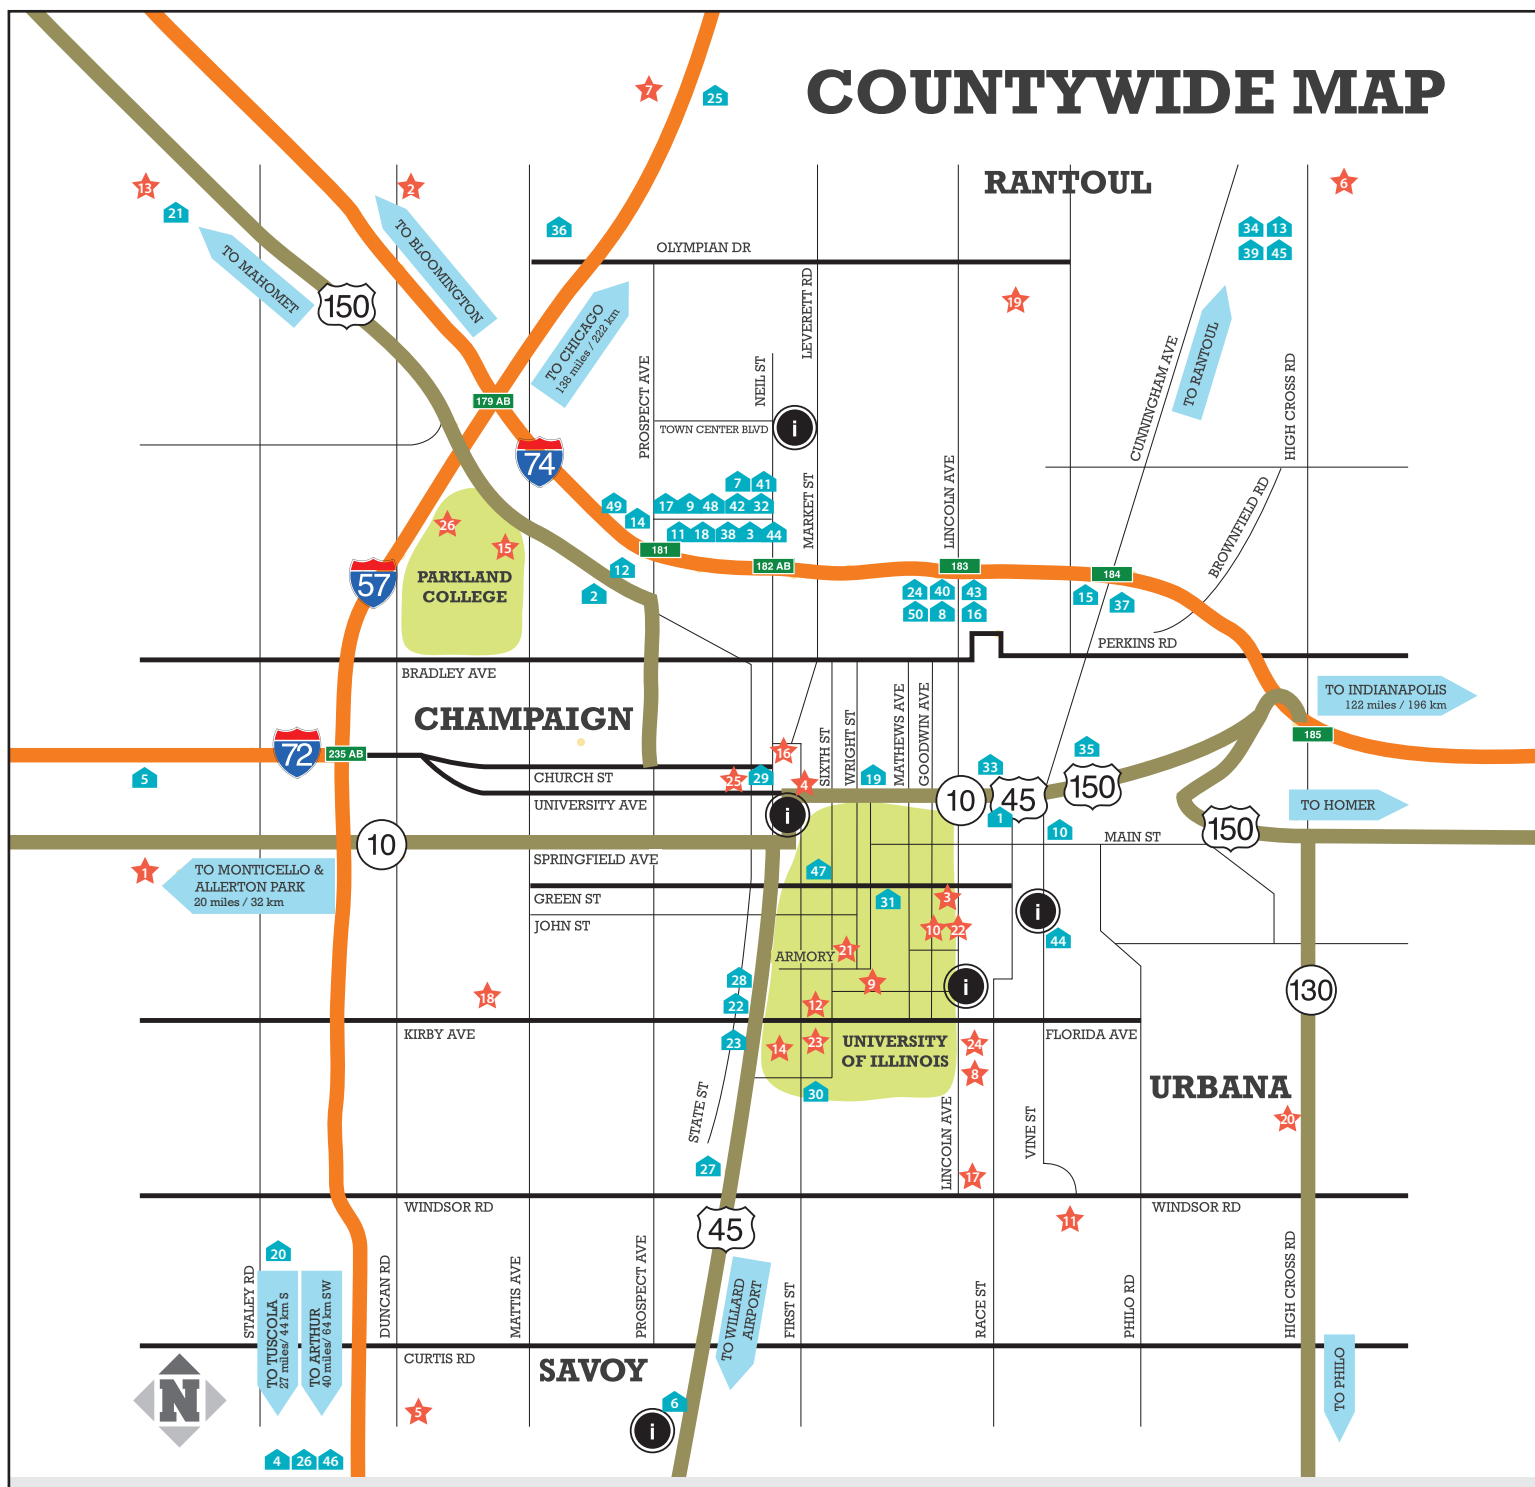

COUNTYWIDE MAP

★ ATTRACTIONS

1. Allerton Park & Retreat Center
2. Alto Vineyards
3. Campus Visitor Center
4. Champaign County History Museum
5. Curtis Orchard
6. Gordville USA
7. Hardy's Reindeer Ranch
8. Japan House
9. Krannert Art Museum & Kinkead Pavilion
10. Krannert Center for the Performing Arts
11. Meadowbrook Park & Wandell Sculpture Garden
12. Memorial Stadium
13. Museum of the Grand Prairie at Lake of the Woods
14. NCSA: Blue Waters Supercomputer
15. Olympic Tribute & Laborer's Memorial
16. Orpheum Children's Science Museum
17. Pollinartarium
18. Prairie Farm
19. Prairie Fruits Farm & Creamery
20. Riggs Beer Company
21. Sousa Archives and Center for American Music
22. Spurlock Museum
23. State Farm Center
24. University of Illinois Arboretum
25. Virginia Theatre
26. William M. Staerkel Planetarium

🏠 ACCOMMODATIONS

1. America's Best Inn & Suites
2. America's Best Value Inn
3. Baymont Inn & Suites
4. Baymont Inn & Suites Tuscola
5. Best Western Monticello Gateway Inn
6. Best Western Paradise Inn
7. Candlewood Suites
8. Comfort Suites
9. Country Inn & Suites
10. Courtesy Motel
11. Courtyard by Marriott
12. Days Inn Champaign
13. Days Inn Rantoul
14. Drury Inn & Suites
15. Eastland Suites Hotel & Conference Center
16. Econo Lodge
17. Extended Stay America
18. Fairfield Inn
19. Hampton Inn & Suites Urbana
20. Hampton Inn & Suites Champaign
21. Heritage Inn Motel
22. Hilton Garden Inn
23. Holiday Inn & Conference Center
24. Holiday Inn Express
25. Holiday Inn Express Rantoul
26. Holiday Inn Express Tuscola
27. Home2 Suites by Hilton
28. Homewood Suites
29. Hyatt Place
30. Drury Inn & Conference Center
31. Illini Union Hotel
32. LaQuinta Inn
33. Lincoln Lodge
34. Magnuson Heritage Inn

📍 TOURIST INFORMATION CENTERS

- Champaign County Welcome Center
- University of Illinois Campus Welcome Center—Alice Campbell Alumni Center
- Market Place Mall
- Illinois Terminal
- University of Illinois Willard Airport